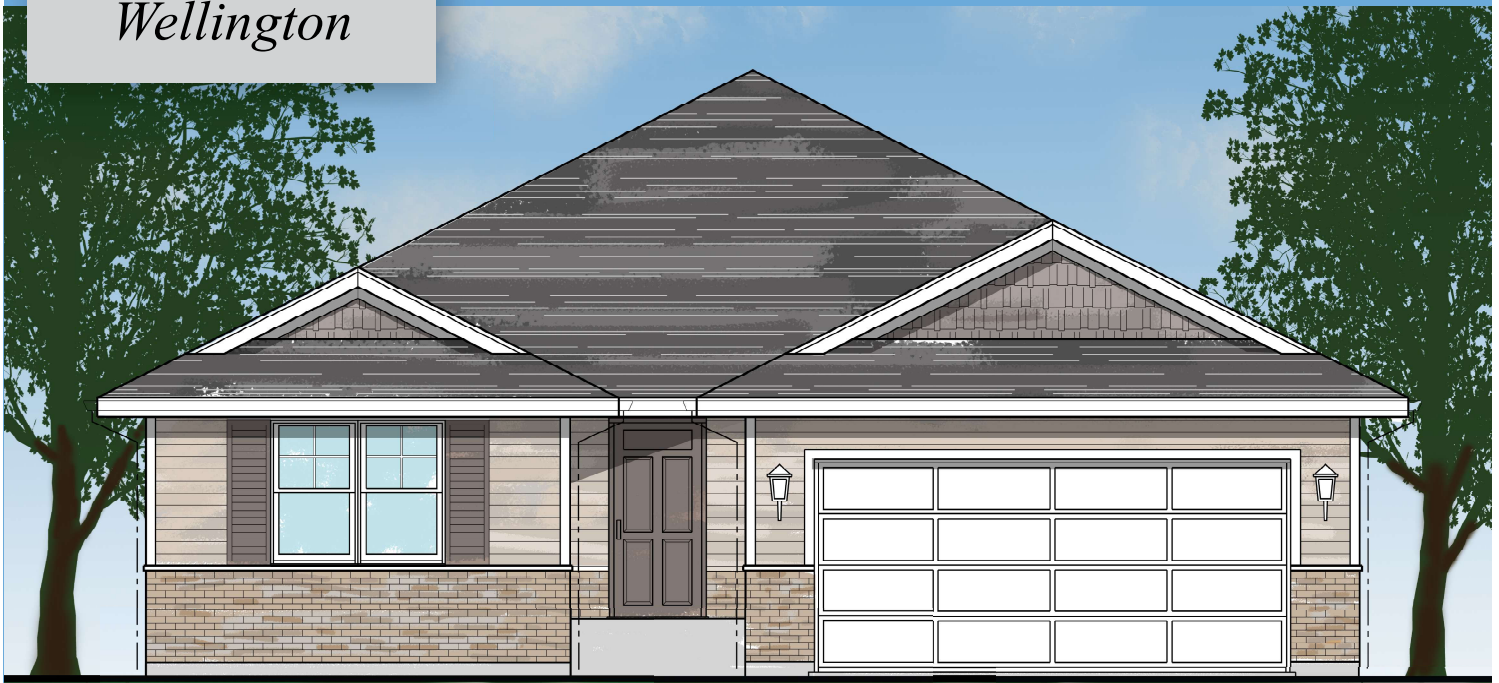

# Wellington

## PERFECT STARTER HOME

This traditional home would make a perfect starter home, and it's just right for a pair of empty-nesters. A quaint covered entry welcomes you into a foyer leading you past two bedrooms and a full bath to the large family room. The kitchen has generous counter space and a snack bar overlooking the family room. A cozy dining area has a sliding glass door to the back yard. The garage accesses the home through a drop zone.

Another attractive feature is that the master bedroom is separated from the other bedrooms for maximum privacy. Convenient to the living area, this spacious master suite has a private bath with a double vanity and extra large walk-in closet.