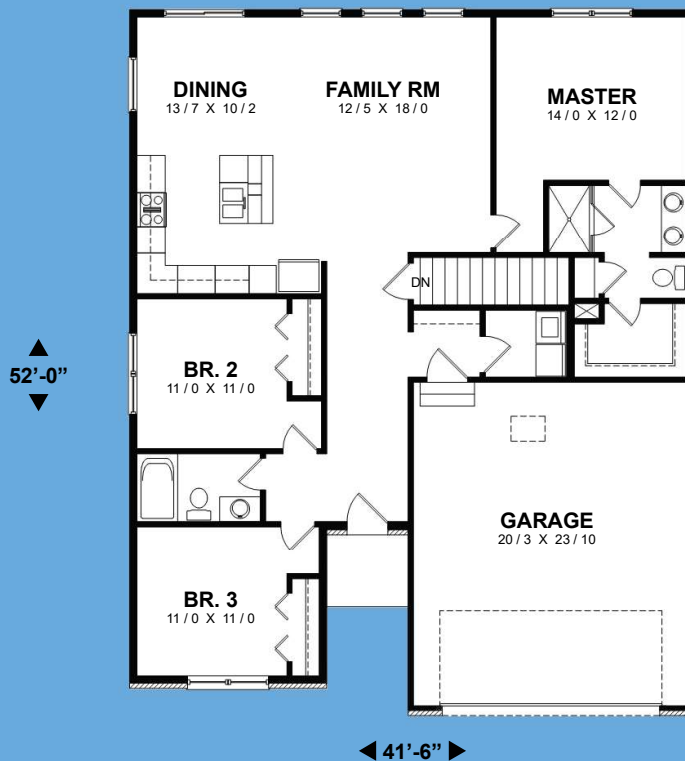

## PERFECT STARTER HOME

This traditional home would make a perfect starter home, and it's just right for a pair of empty-nesters. A quaint covered entry welcomes you into a foyer leading you past two bedrooms and a full bath to the large family room. The kitchen has generous counter space and a snack bar overlooking the family room. A cozy dining area has a sliding glass door to the back yard. The garage accesses the home through a drop zone.

Another attractive feature is that the master bedroom is separated from the other bedrooms for maximum privacy. Convenient to the living area, this spacious master suite has a private bath with a double vanity and extra large walk-in closet.

Total Area 1540 Sq. Ft.

Width 41'-6" Depth 52'-0"  
Height 20'-9"

(815) 468 - 6573